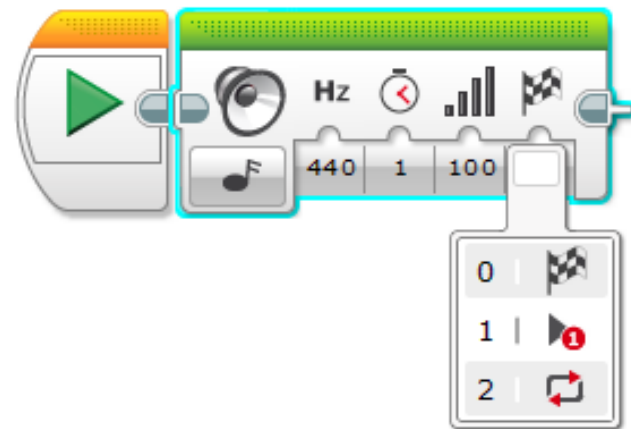

Sound Block

Sound Block

Volume of Sound

- Modes:
- Wait for complete
 - Play once
 - Repeat