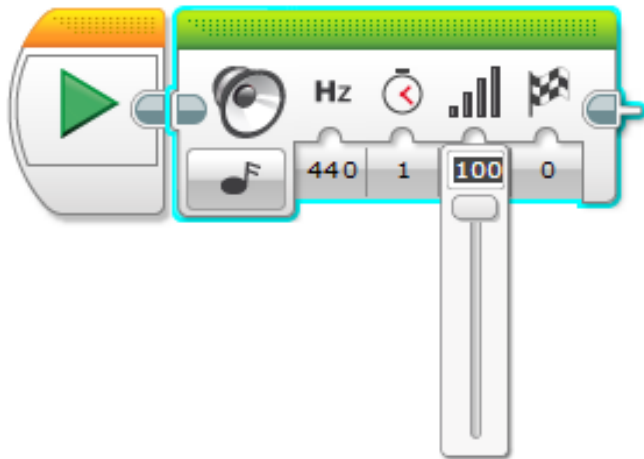

Sound Block

Sound Block

Volume of Sound

- Modes:
- Wait for complete
 - Play once
 - Repeat