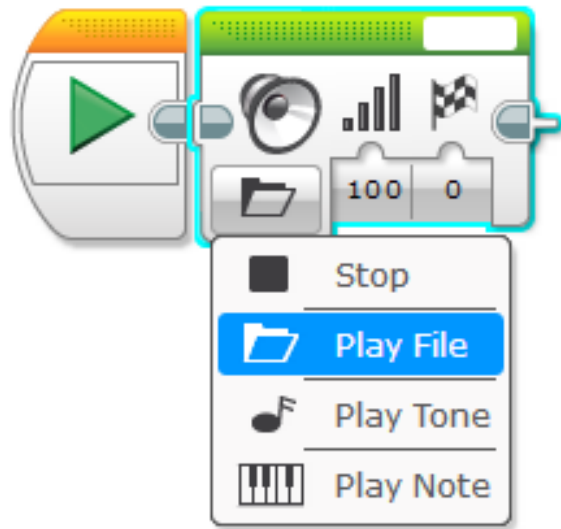

Sound Block

Sound Block

Volume of Sound

- Modes:
- Wait for complete
 - Play once
 - Repeat